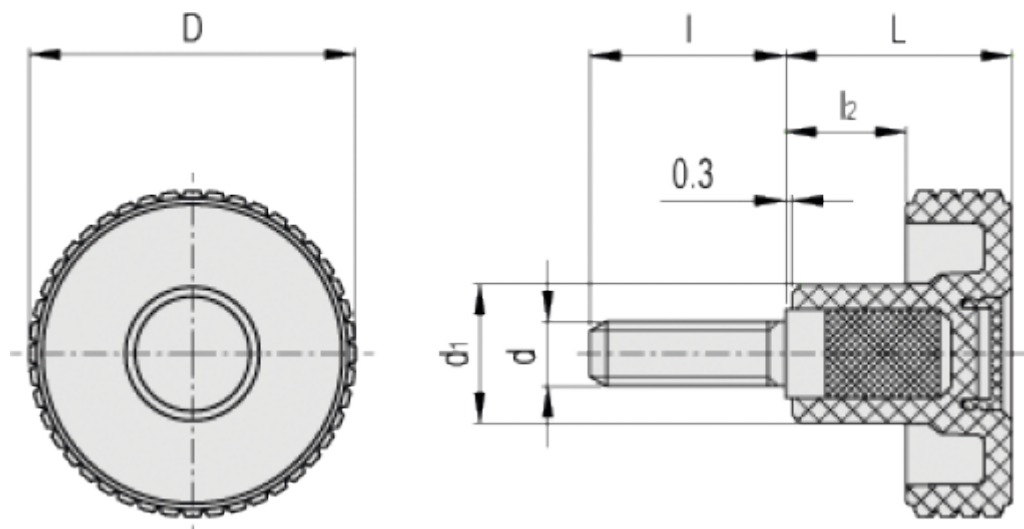

Article number: 23020343432

Description: E+G Knurled knob MBT.40 p-M6x16-C2, Orange

## Measures

D = 39.5

d1 = 17

d6g = M6

L = 26.5

l = 16

l2 = 12.5